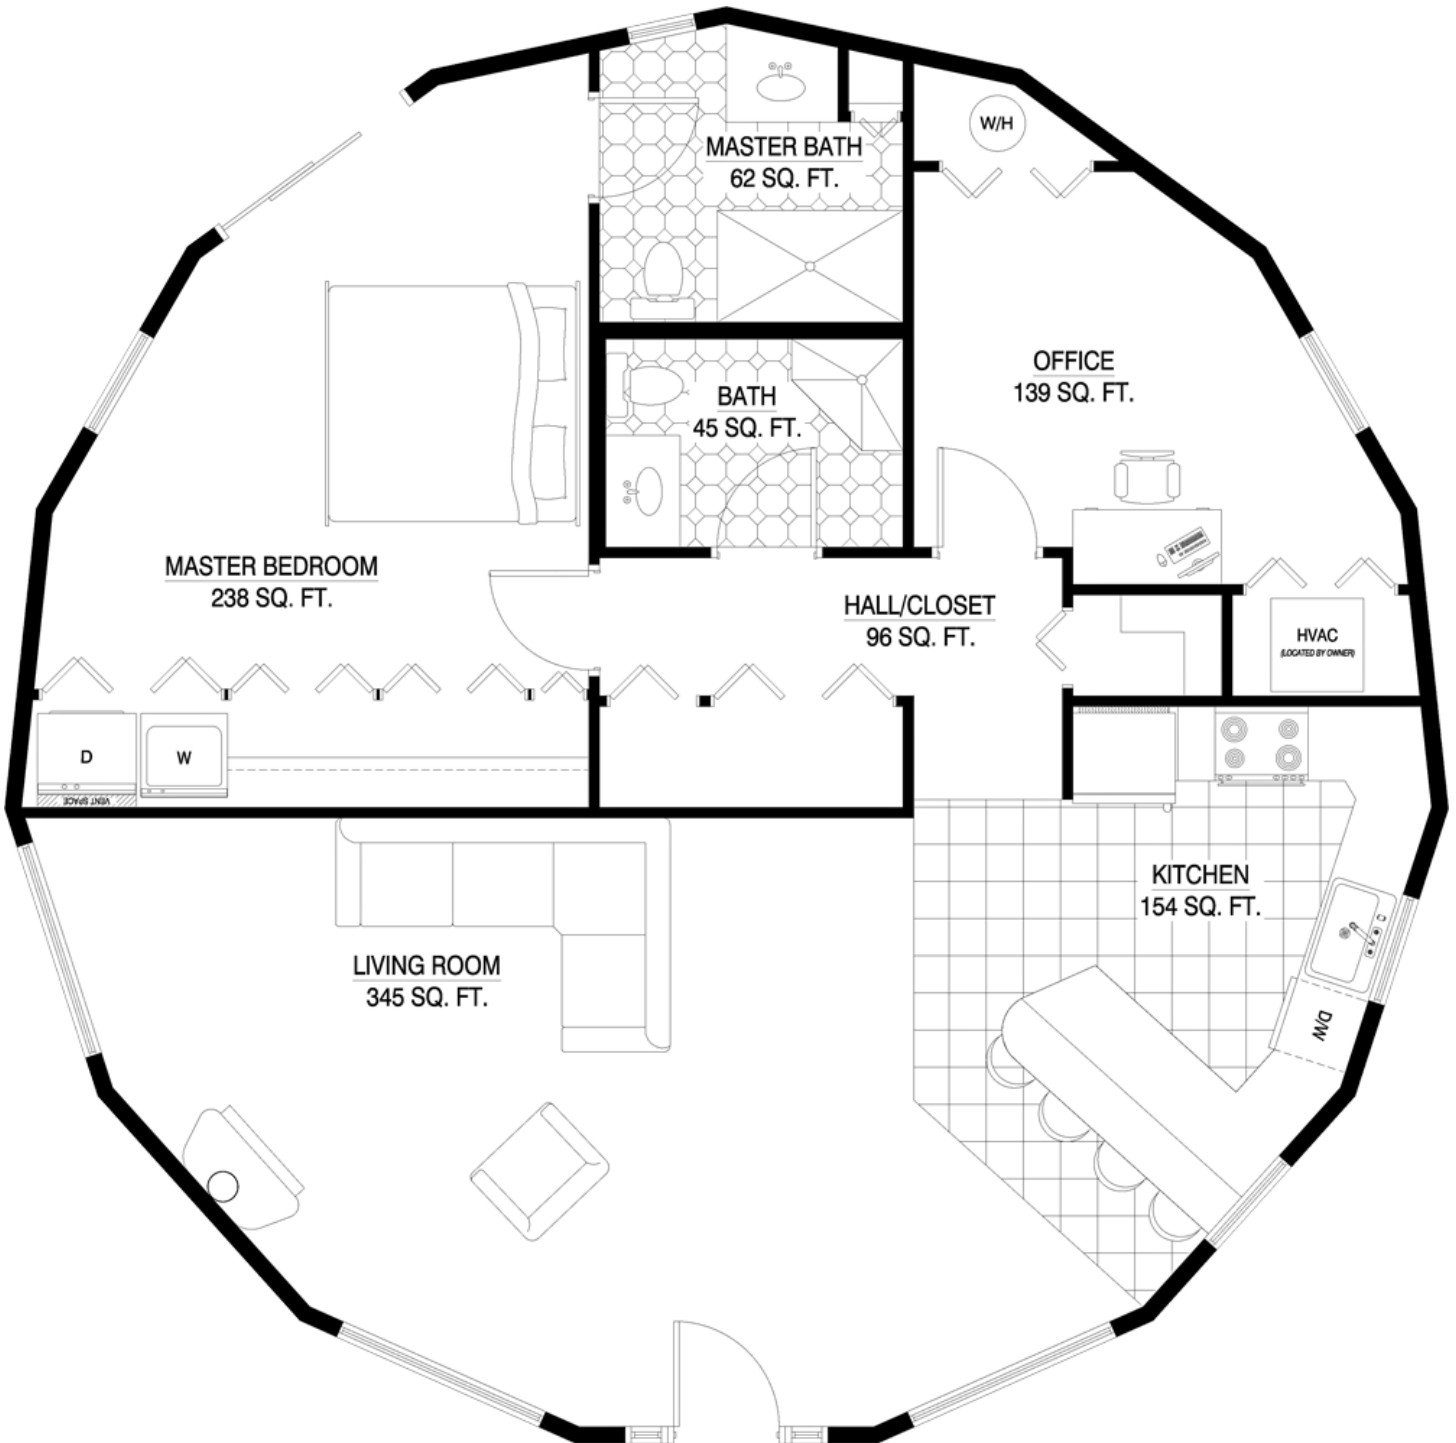

# 1 Story Monterey

1165 Total Square Ft - 2 Bedroom - 2 Bath

Plan number: 1200-2-2-981

800-642-2508  
[www.deltechomes.com](http://www.deltechomes.com)

69 Bingham Rd  
Asheville, NC 28806

Copyright © 2012 - Deltec Homes, Inc. All Rights Reserved