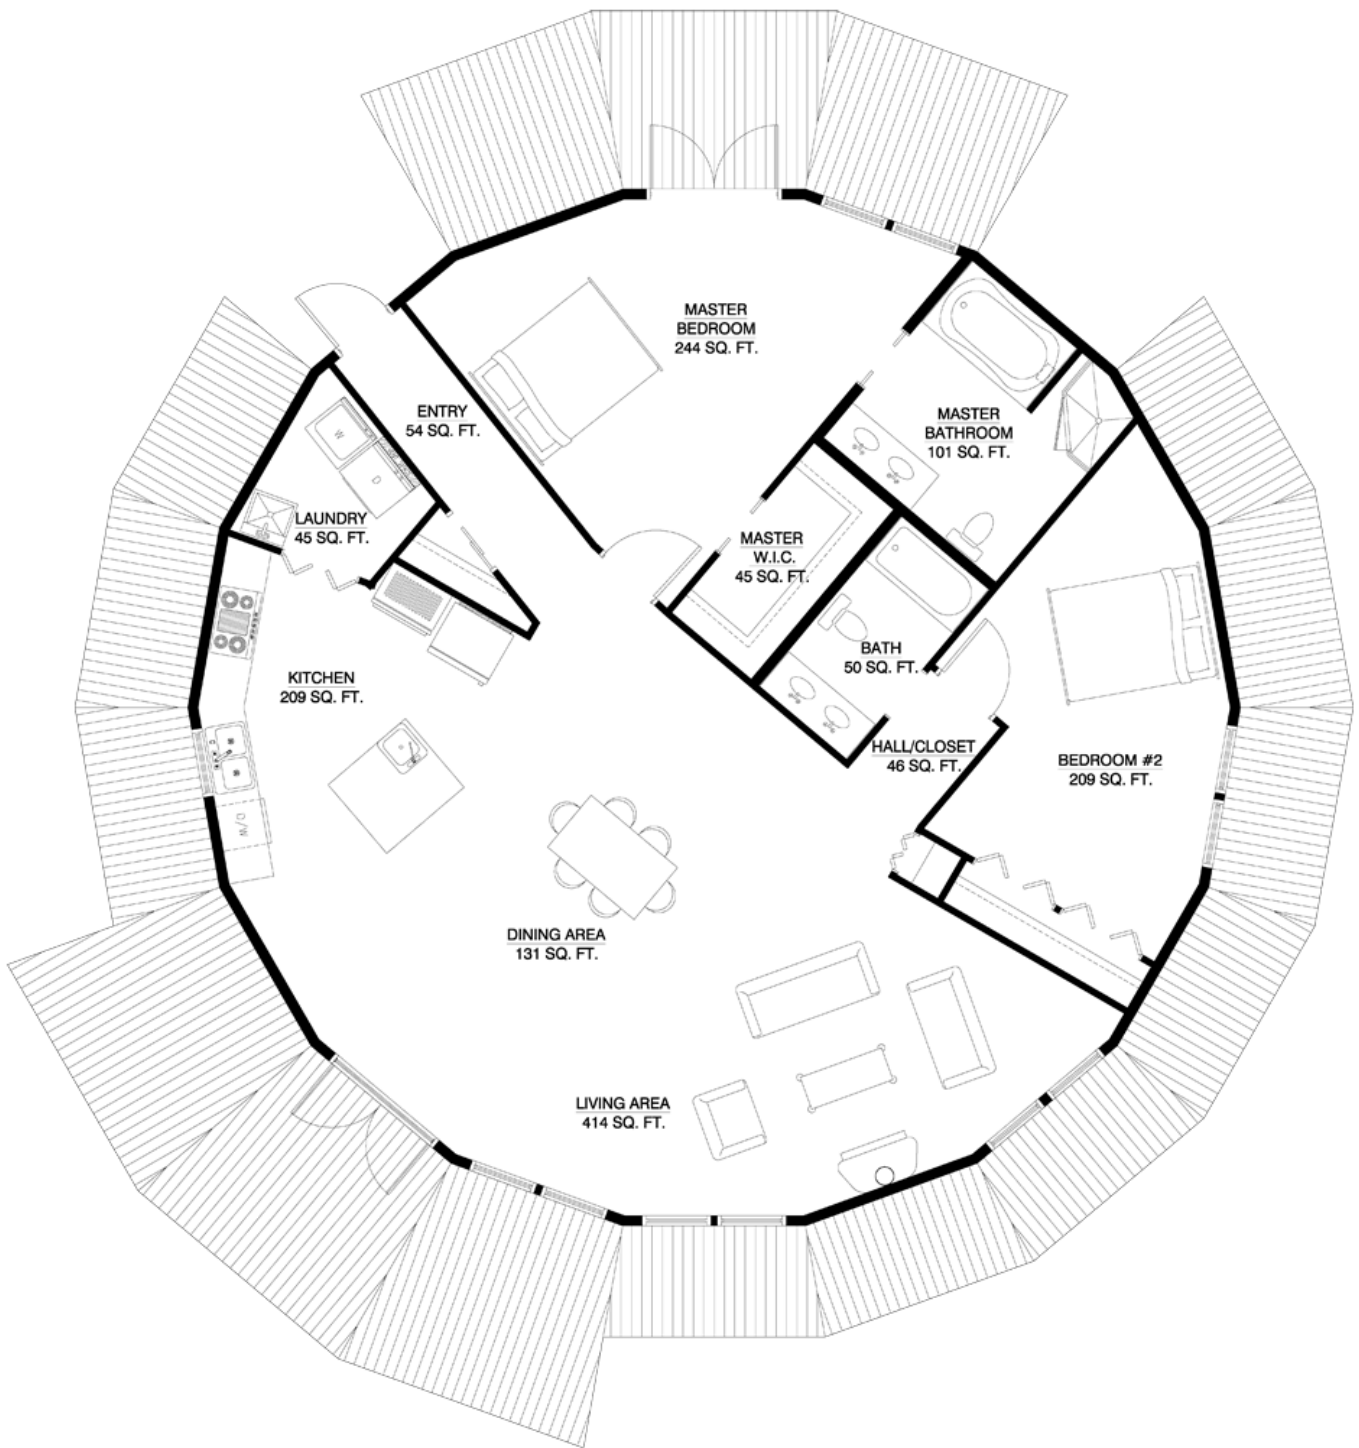

1 Story Sierra

1680 Total Square Ft - 2 Bedroom - 2 Bath

Plan number: 1600-2-2-569

800-642-2508
www.deltechomes.com

69 Bingham Rd
Asheville, NC 28806

Copyright © 2012 - Deltec Homes, Inc. All Rights Reserved