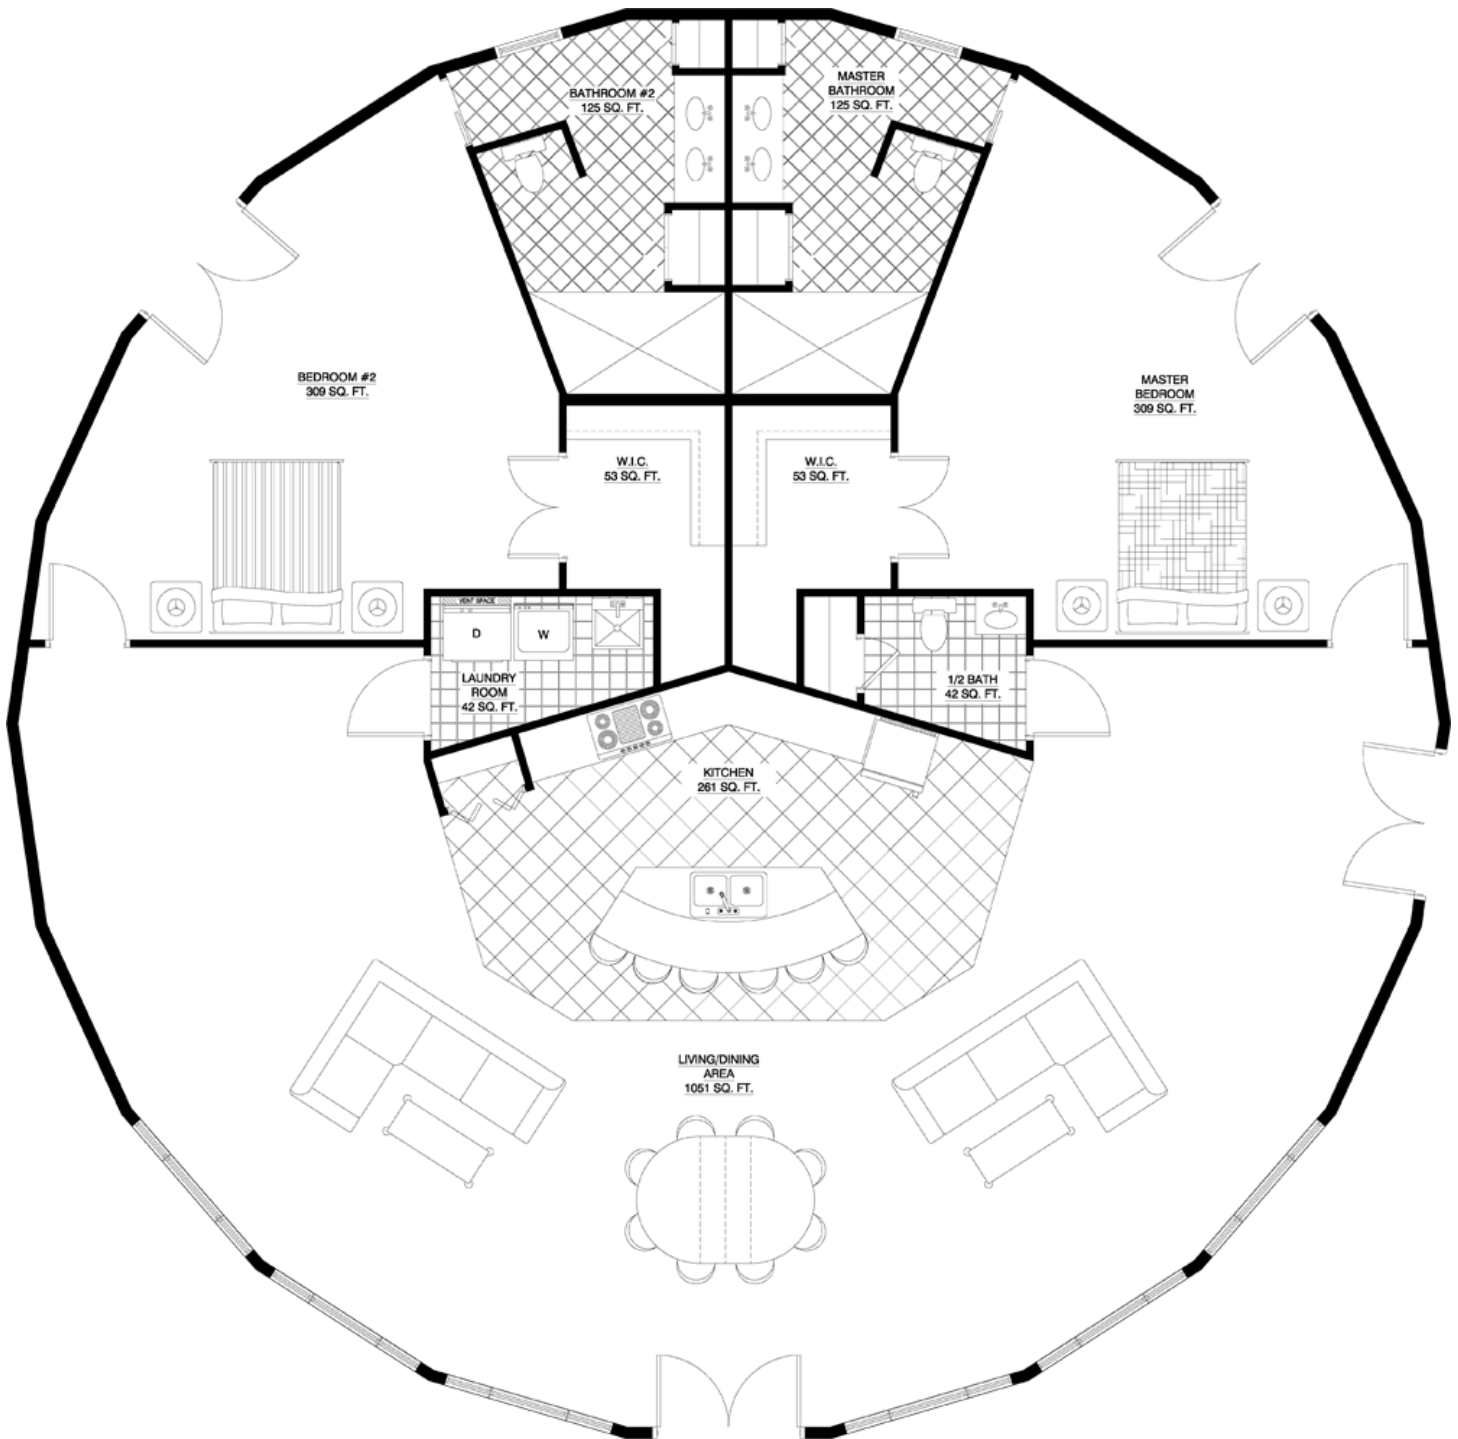

# 1 Story Vista

2503 Total Square Ft - 2 Bedroom - 3 Bath  
Plan number: 2500-2-3-117

800-642-2508  
[www.deltechomes.com](http://www.deltechomes.com)

69 Bingham Rd  
Asheville, NC 28806

Copyright © 2012 - Deltec Homes, Inc. All Rights Reserved