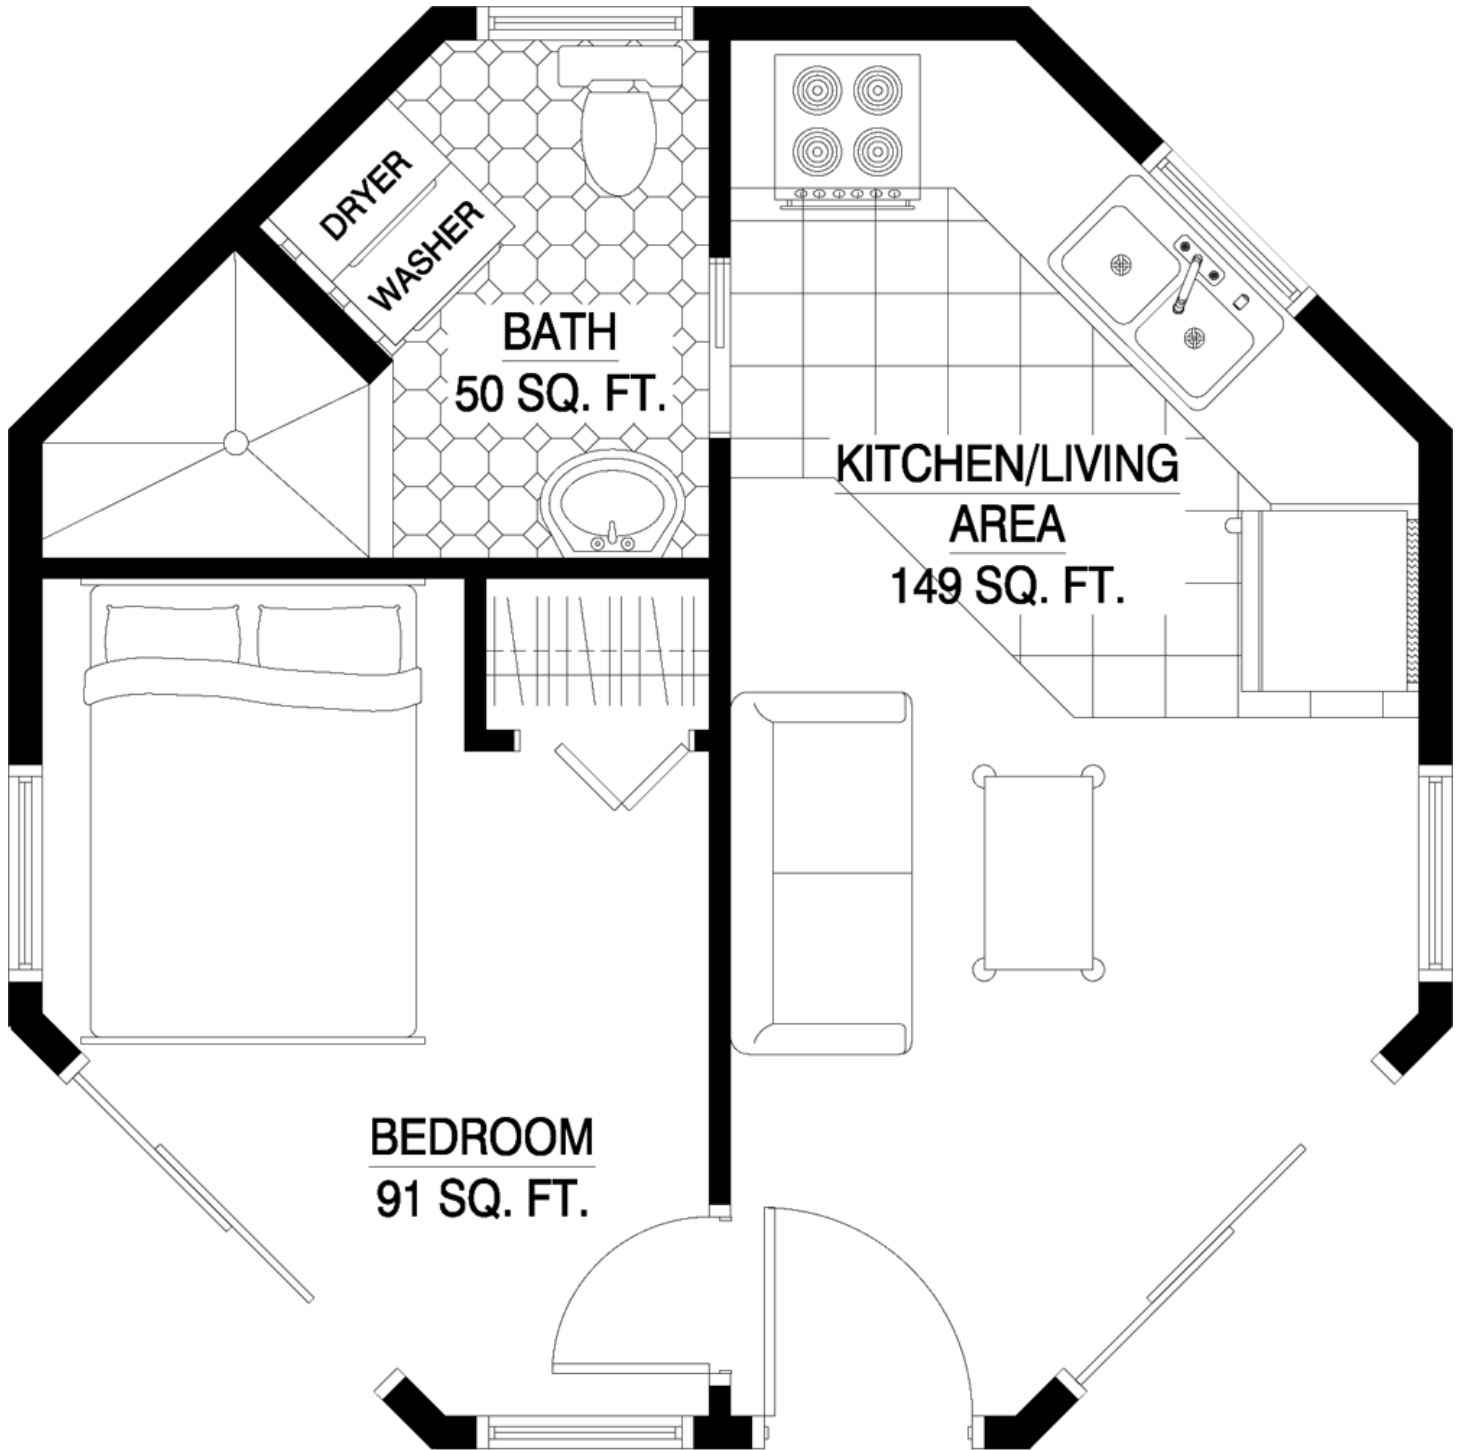

1 Story Hampton

328 Total Square Ft - 1 Bedroom - 1 Bath

Plan number: 300-1-1-044

800-642-2508
www.deltechomes.com

69 Bingham Rd
Asheville, NC 28806

Copyright © 2012 - Deltec Homes, Inc. All Rights Reserved