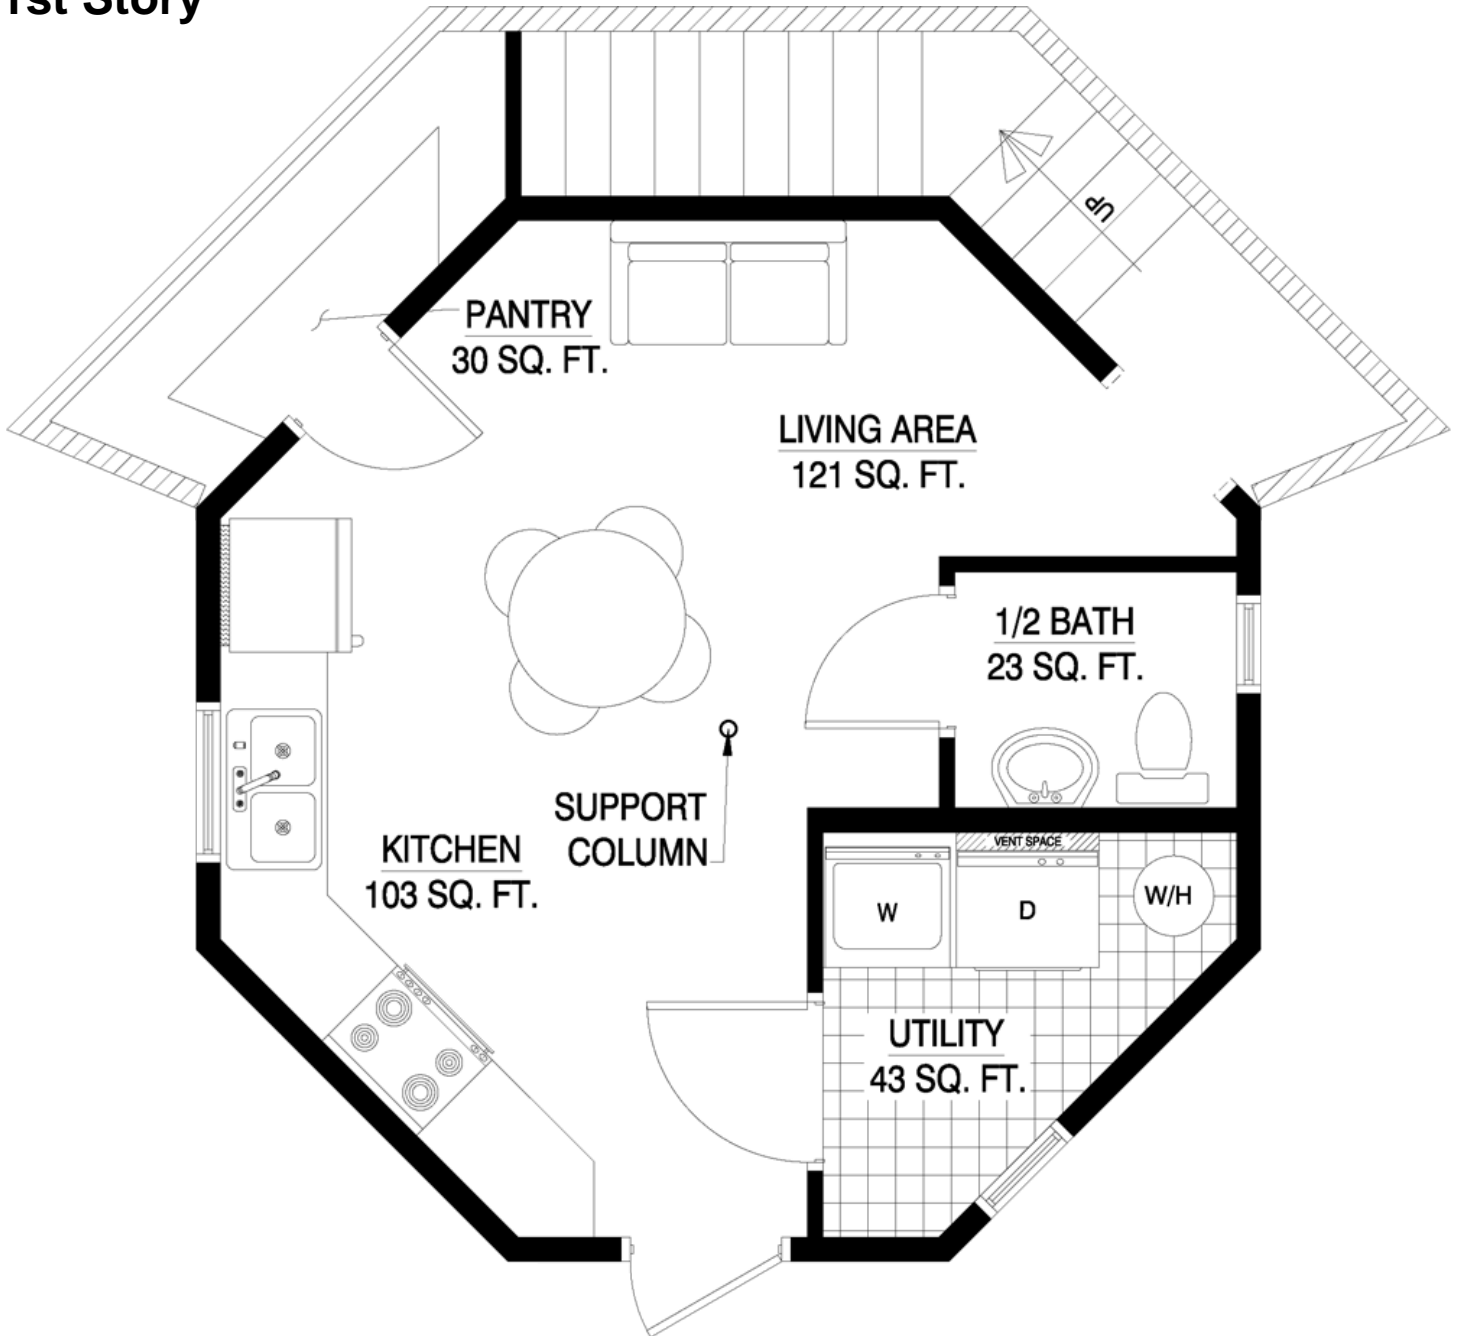

2 Story Hampton

656 Total Square Ft - 1 Bedroom - 2 Bath

Plan number: 300-1-2-041

1st Story

800-642-2508
www.deltechomes.com

69 Bingham Rd
Asheville, NC 28806

Copyright © 2012 - Deltec Homes, Inc. All Rights Reserved

2 Story Hampton

656 Total Square Ft - 1 Bedroom - 2 Bath

Plan number: 300-1-2-041

2nd Story

800-642-2508
www.deltechomes.com

69 Bingham Rd
Asheville, NC 28806

Copyright © 2012 - Deltec Homes, Inc. All Rights Reserved