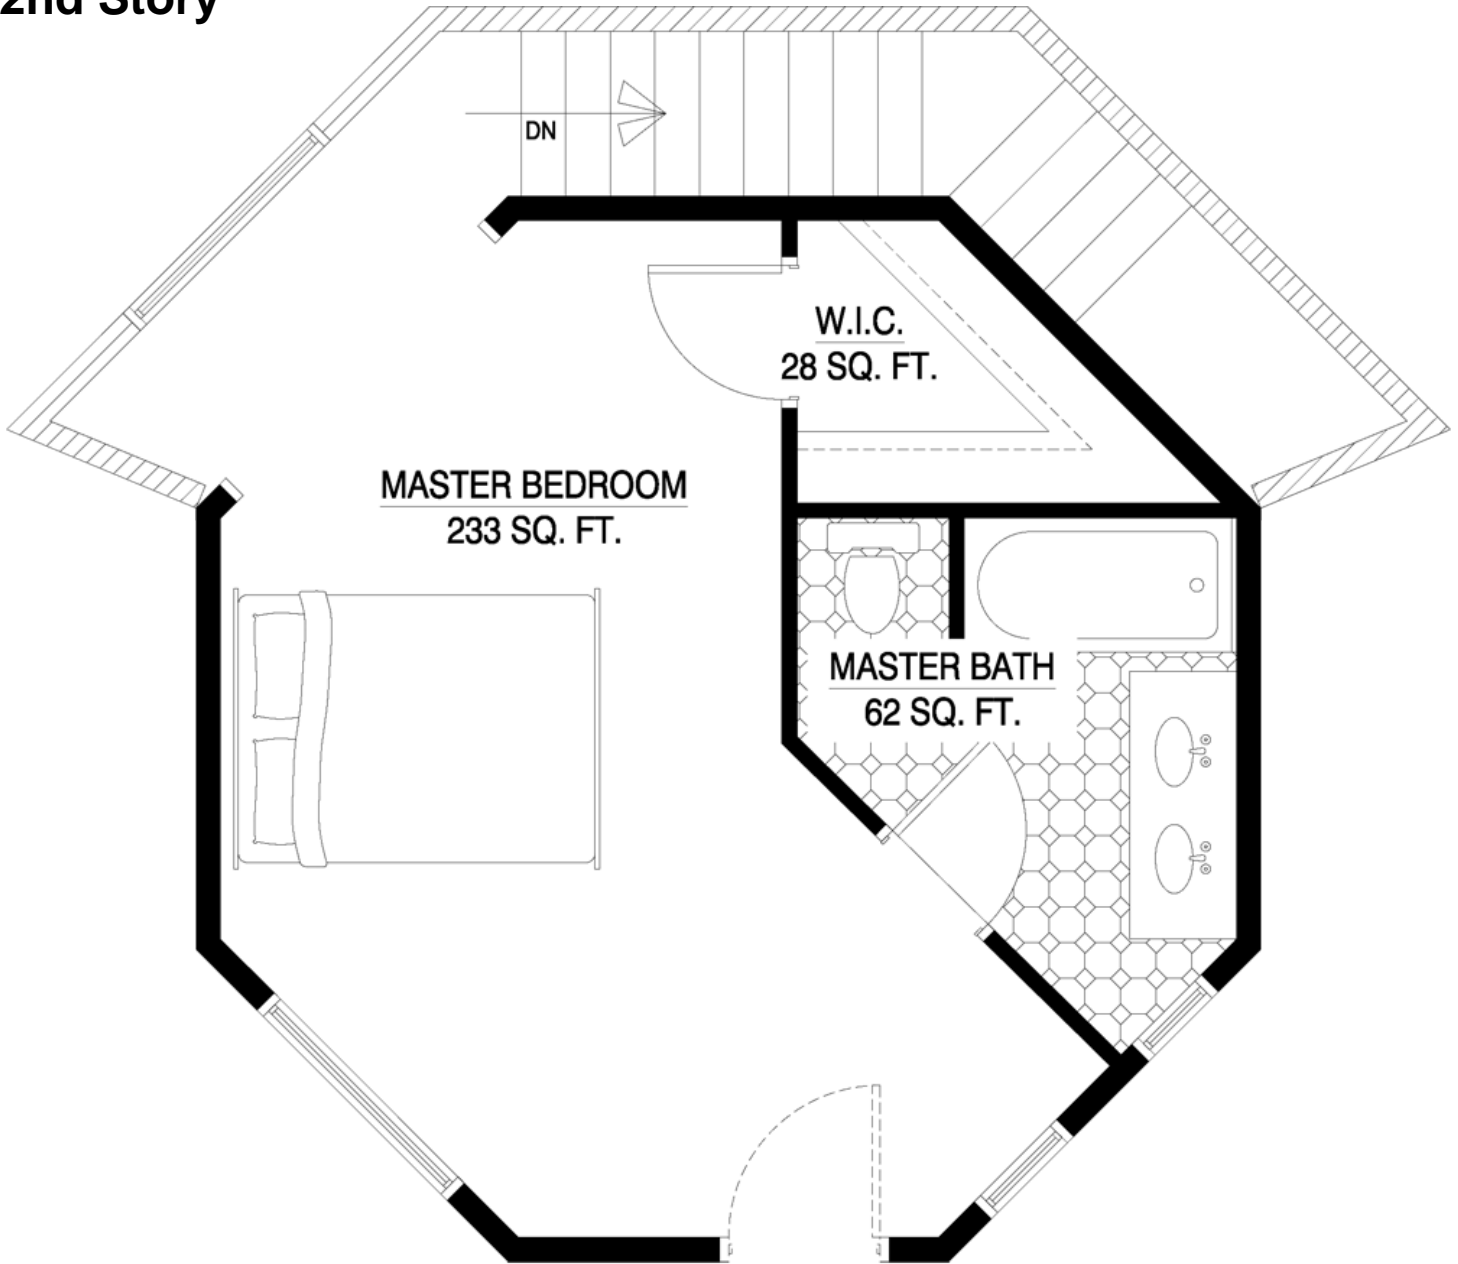

2 Story Hampton

656 Total Square Ft - 1 Bedroom - 2 Bath

Plan number: 300-1-2-041

1st Story

800-642-2508
www.deltechomes.com

69 Bingham Rd
Asheville, NC 28806

Copyright © 2012 - Deltec Homes, Inc. All Rights Reserved

2 Story Hampton

656 Total Square Ft - 1 Bedroom - 2 Bath

Plan number: 300-1-2-041

2nd Story

800-642-2508
www.deltechomes.com

69 Bingham Rd
Asheville, NC 28806

Copyright © 2012 - Deltec Homes, Inc. All Rights Reserved