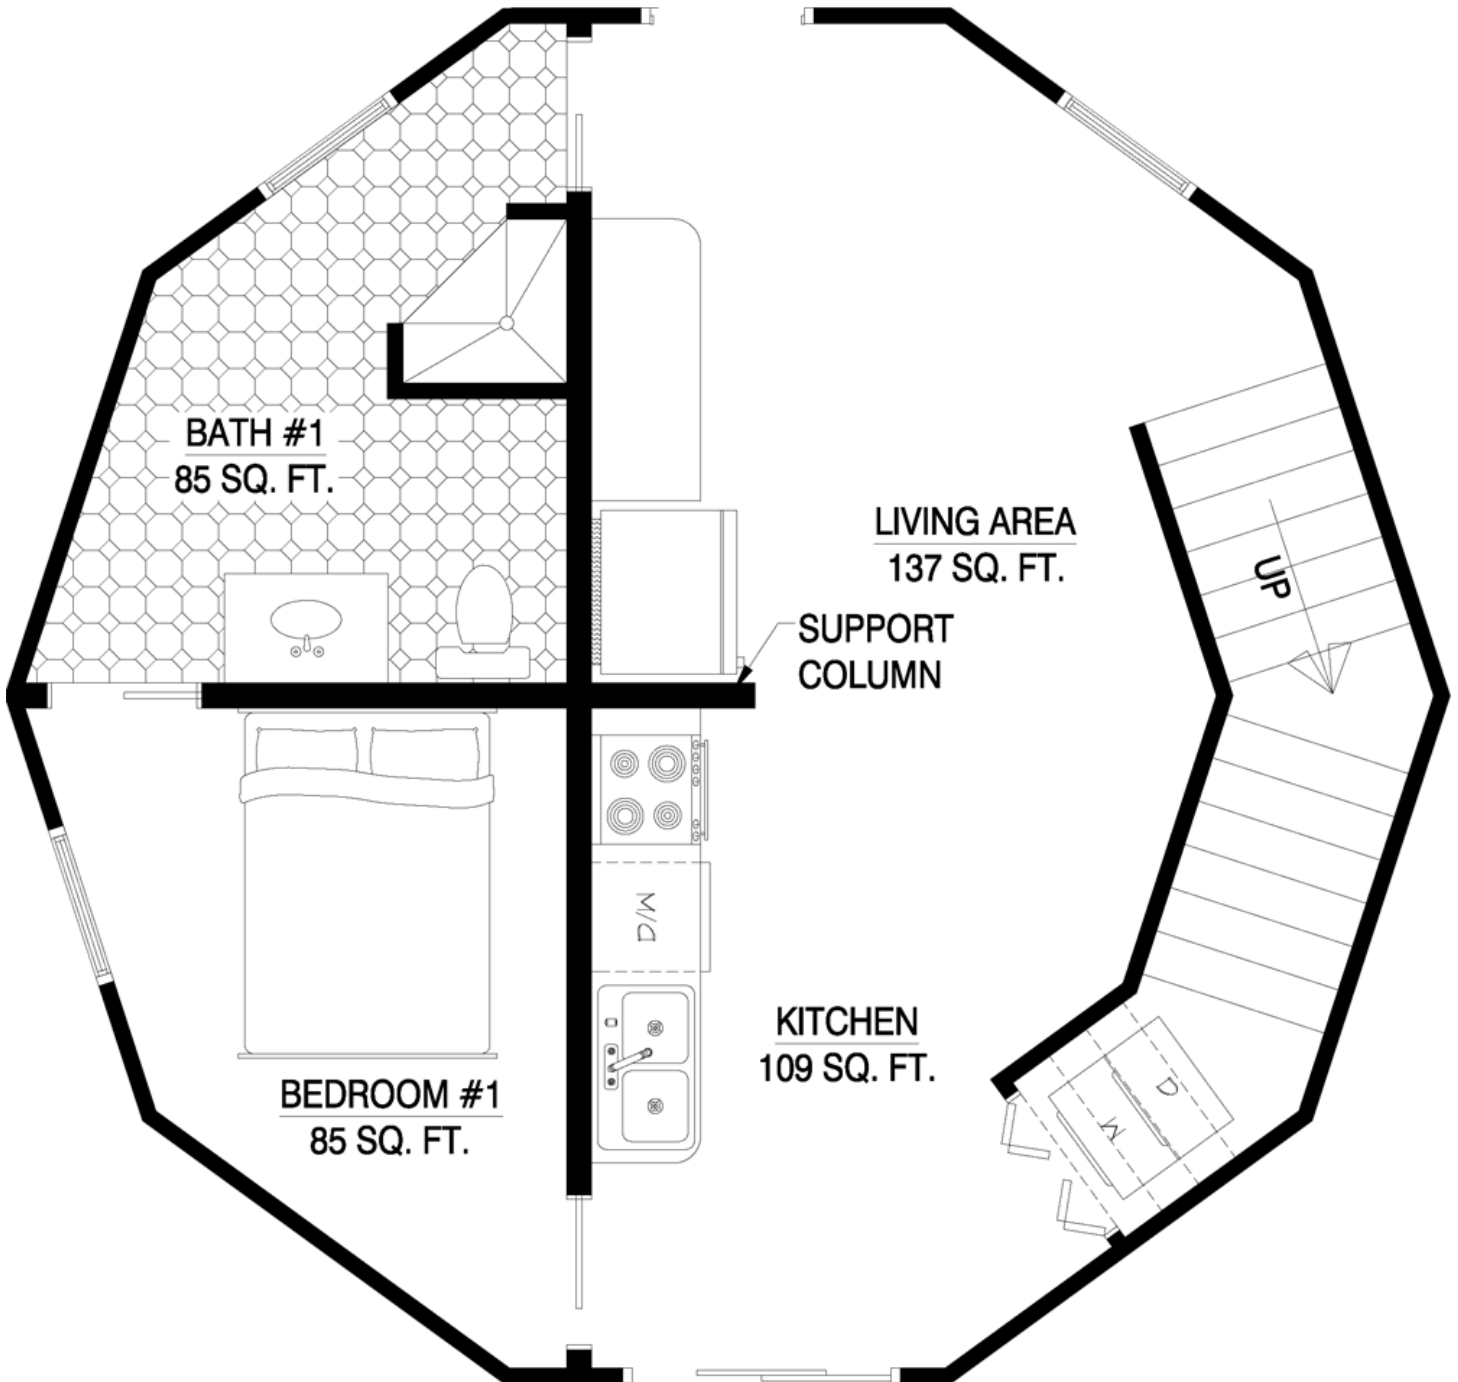

2 Story Newport

1034 Total Square Ft - 2 Bedroom - 2 Bath

Plan number: 500-2-2-130

1st Story

800-642-2508
www.deltechomes.com

69 Bingham Rd
Asheville, NC 28806

Copyright © 2012 - Deltec Homes, Inc. All Rights Reserved