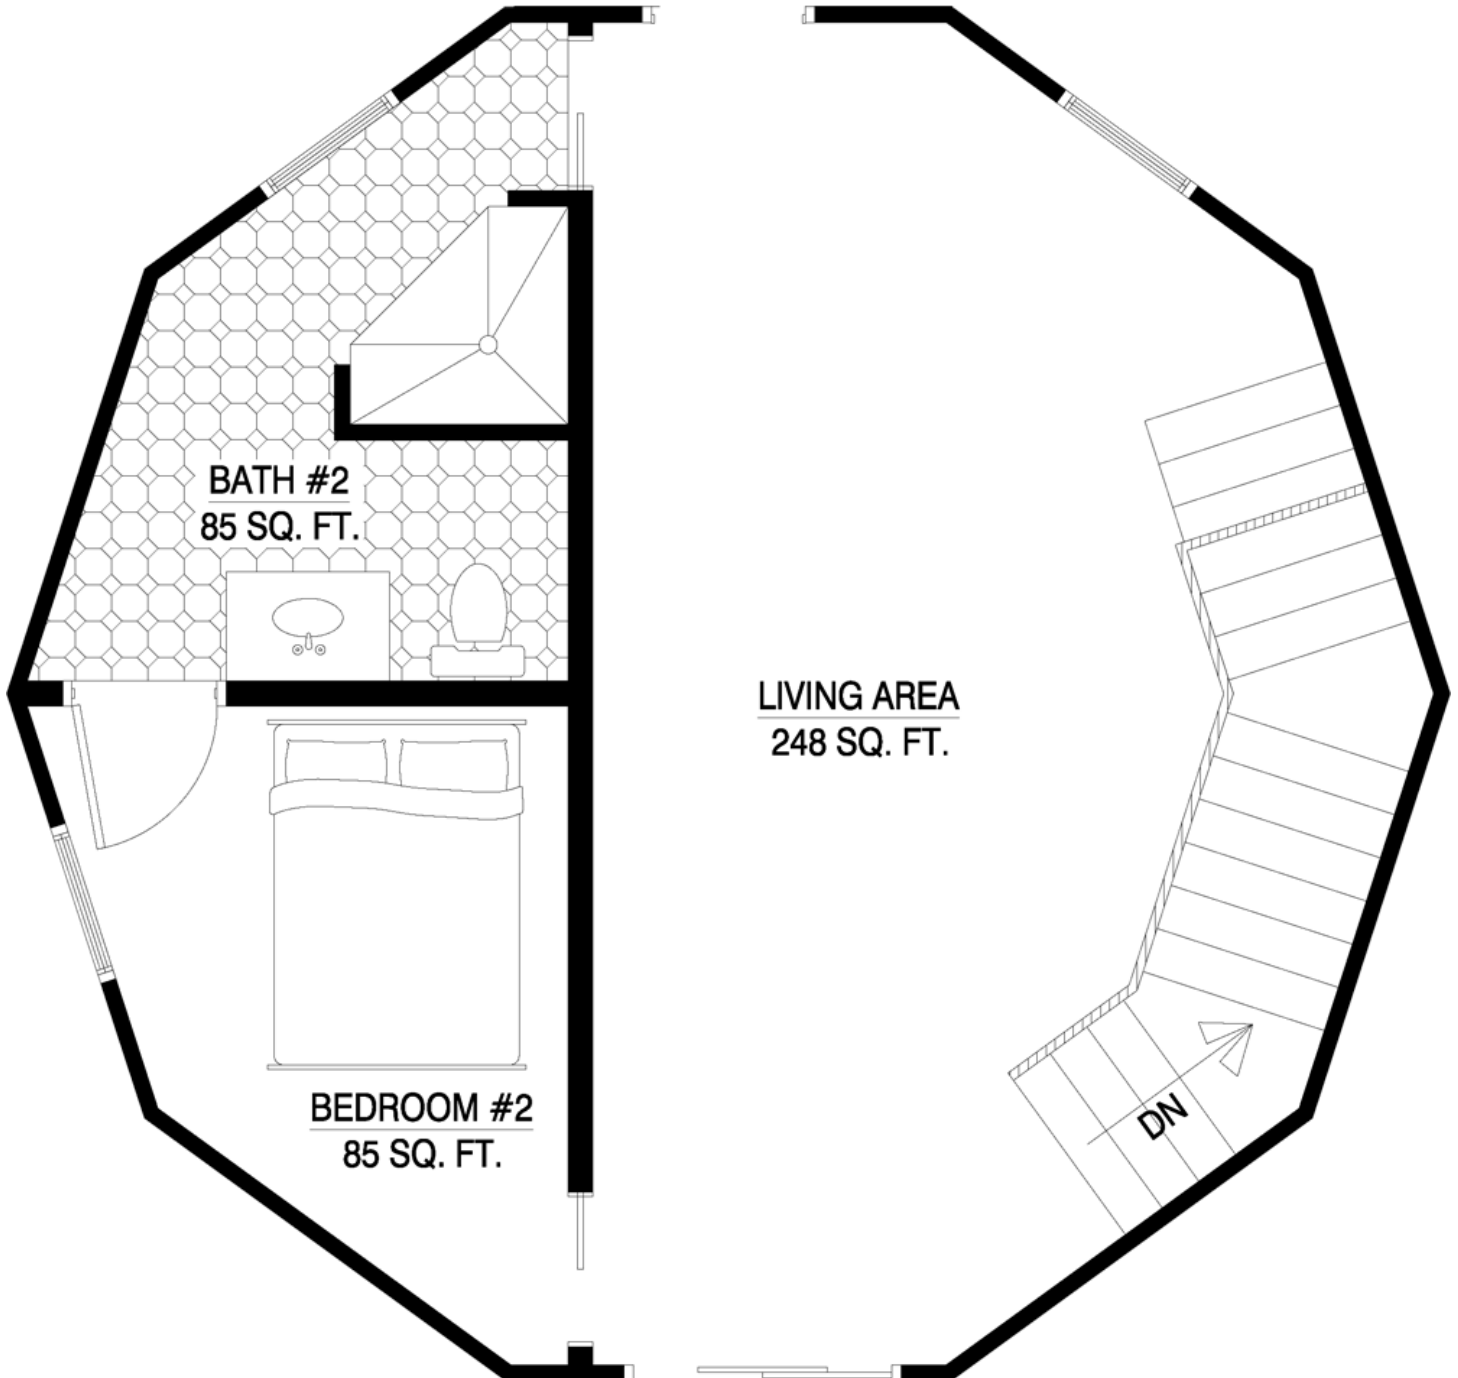

2 Story Newport

1034 Total Square Ft - 2 Bedroom - 2 Bath

Plan number: 500-2-2-130

2nd Story

800-642-2508
www.deltechomes.com

69 Bingham Rd
Asheville, NC 28806

Copyright © 2012 - Deltec Homes, Inc. All Rights Reserved