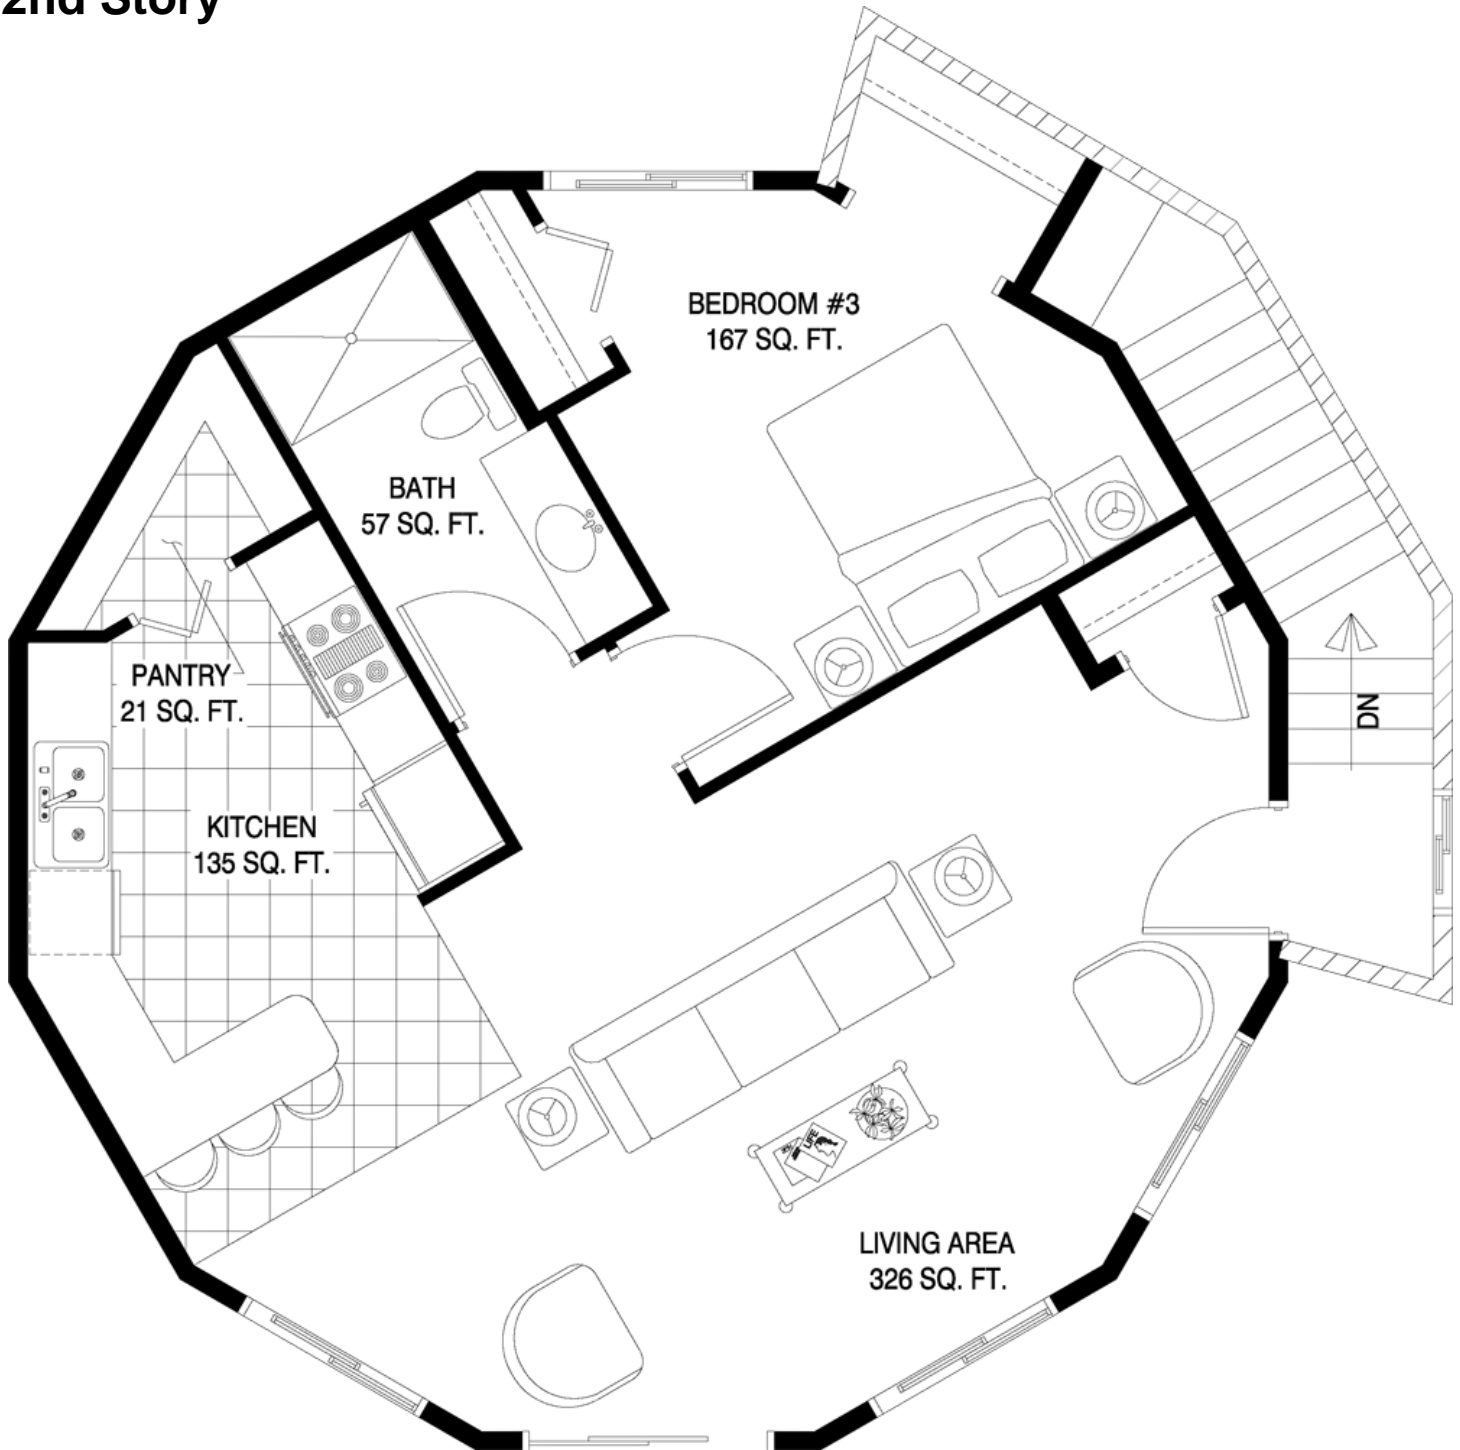

2 Story Camden

1492 Total Square Ft - 3 Bedroom - 2 Bath
Plan number: 800-3-2-298

1st Story

800-642-2508
www.deltechomes.com

69 Bingham Rd
Asheville, NC 28806

Copyright © 2012 - Deltec Homes, Inc. All Rights Reserved

2 Story Camden

1492 Total Square Ft - 3 Bedroom - 2 Bath
Plan number: 800-3-2-298

2nd Story

800-642-2508
www.deltechomes.com

69 Bingham Rd
Asheville, NC 28806

Copyright © 2012 - Deltec Homes, Inc. All Rights Reserved