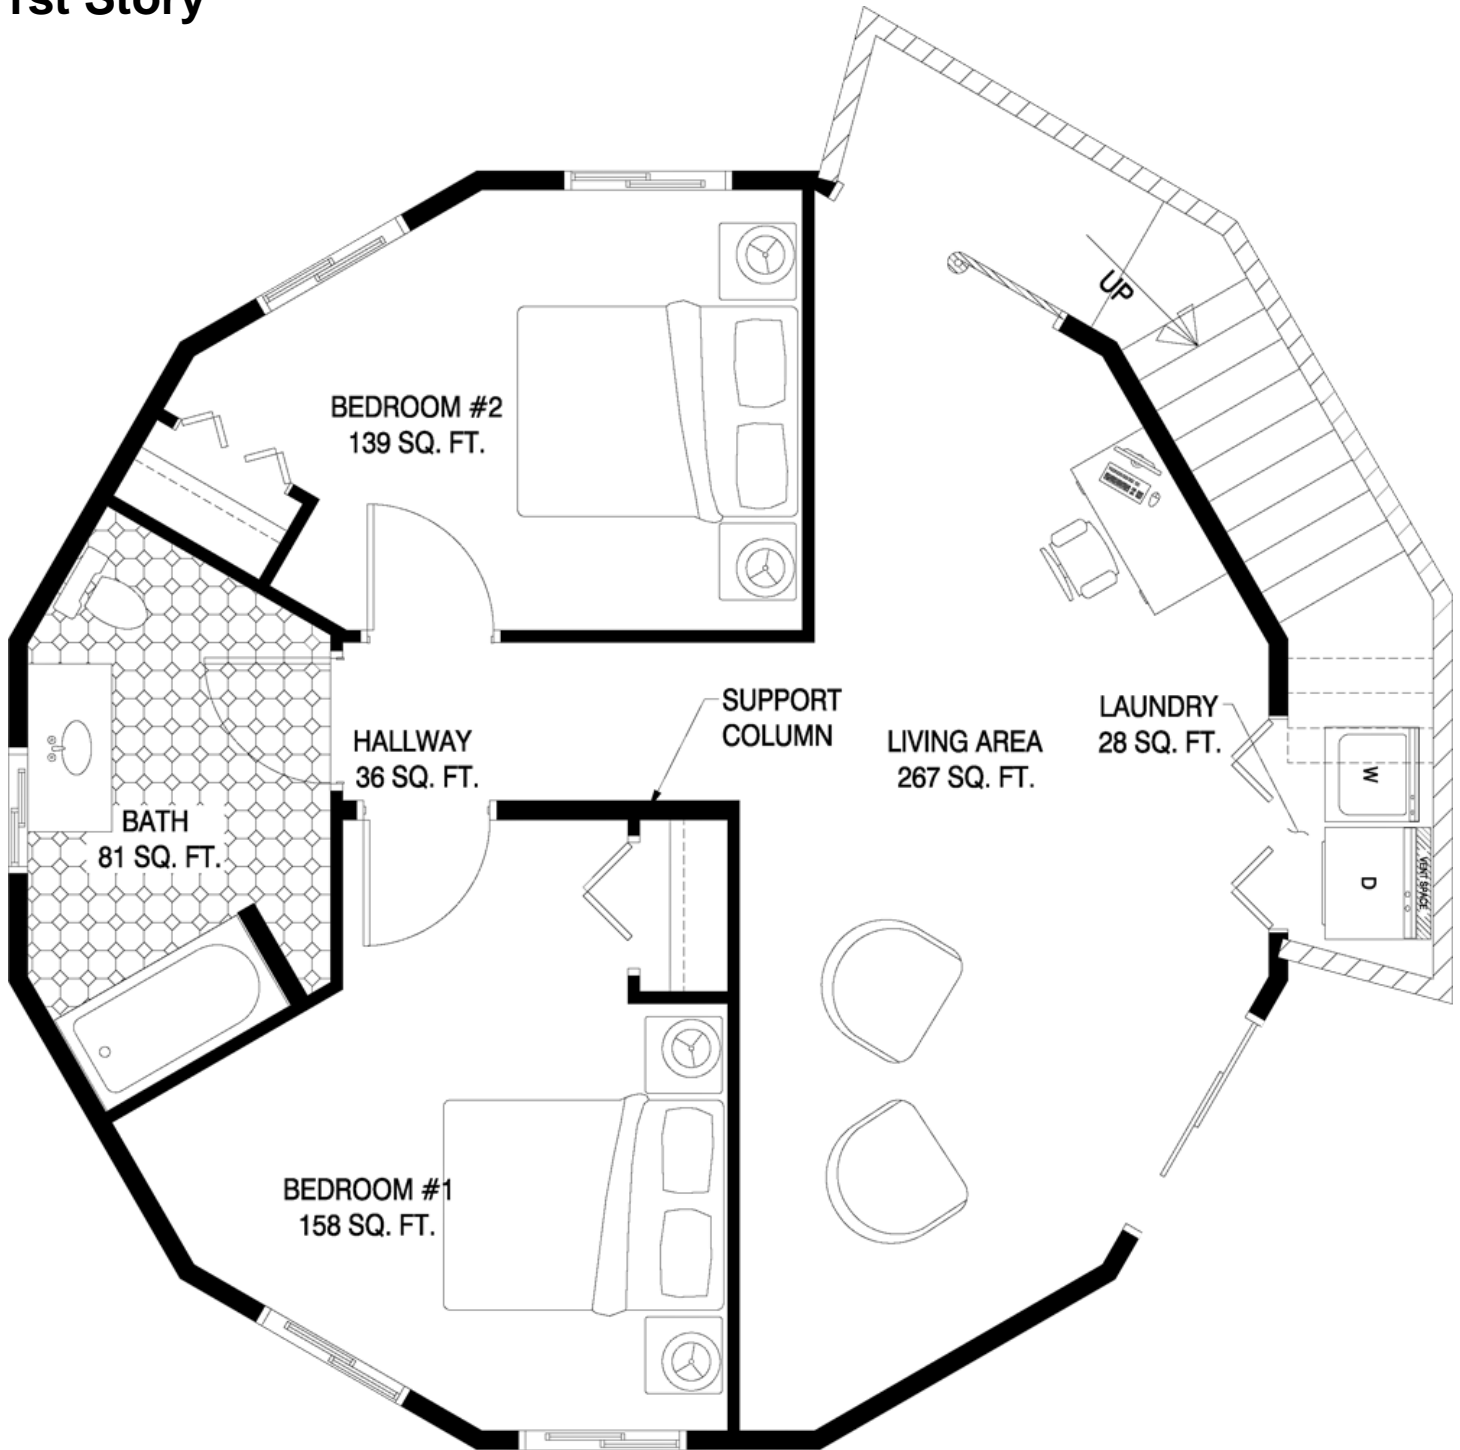

2 Story Camden

1492 Total Square Ft - 3 Bedroom - 2 Bath
Plan number: 800-3-2-298

1st Story

800-642-2508
www.deltechomes.com

69 Bingham Rd
Asheville, NC 28806

Copyright © 2012 - Deltec Homes, Inc. All Rights Reserved

2 Story Camden

1492 Total Square Ft - 3 Bedroom - 2 Bath
Plan number: 800-3-2-298

2nd Story

800-642-2508
www.deltechomes.com

69 Bingham Rd
Asheville, NC 28806

Copyright © 2012 - Deltec Homes, Inc. All Rights Reserved