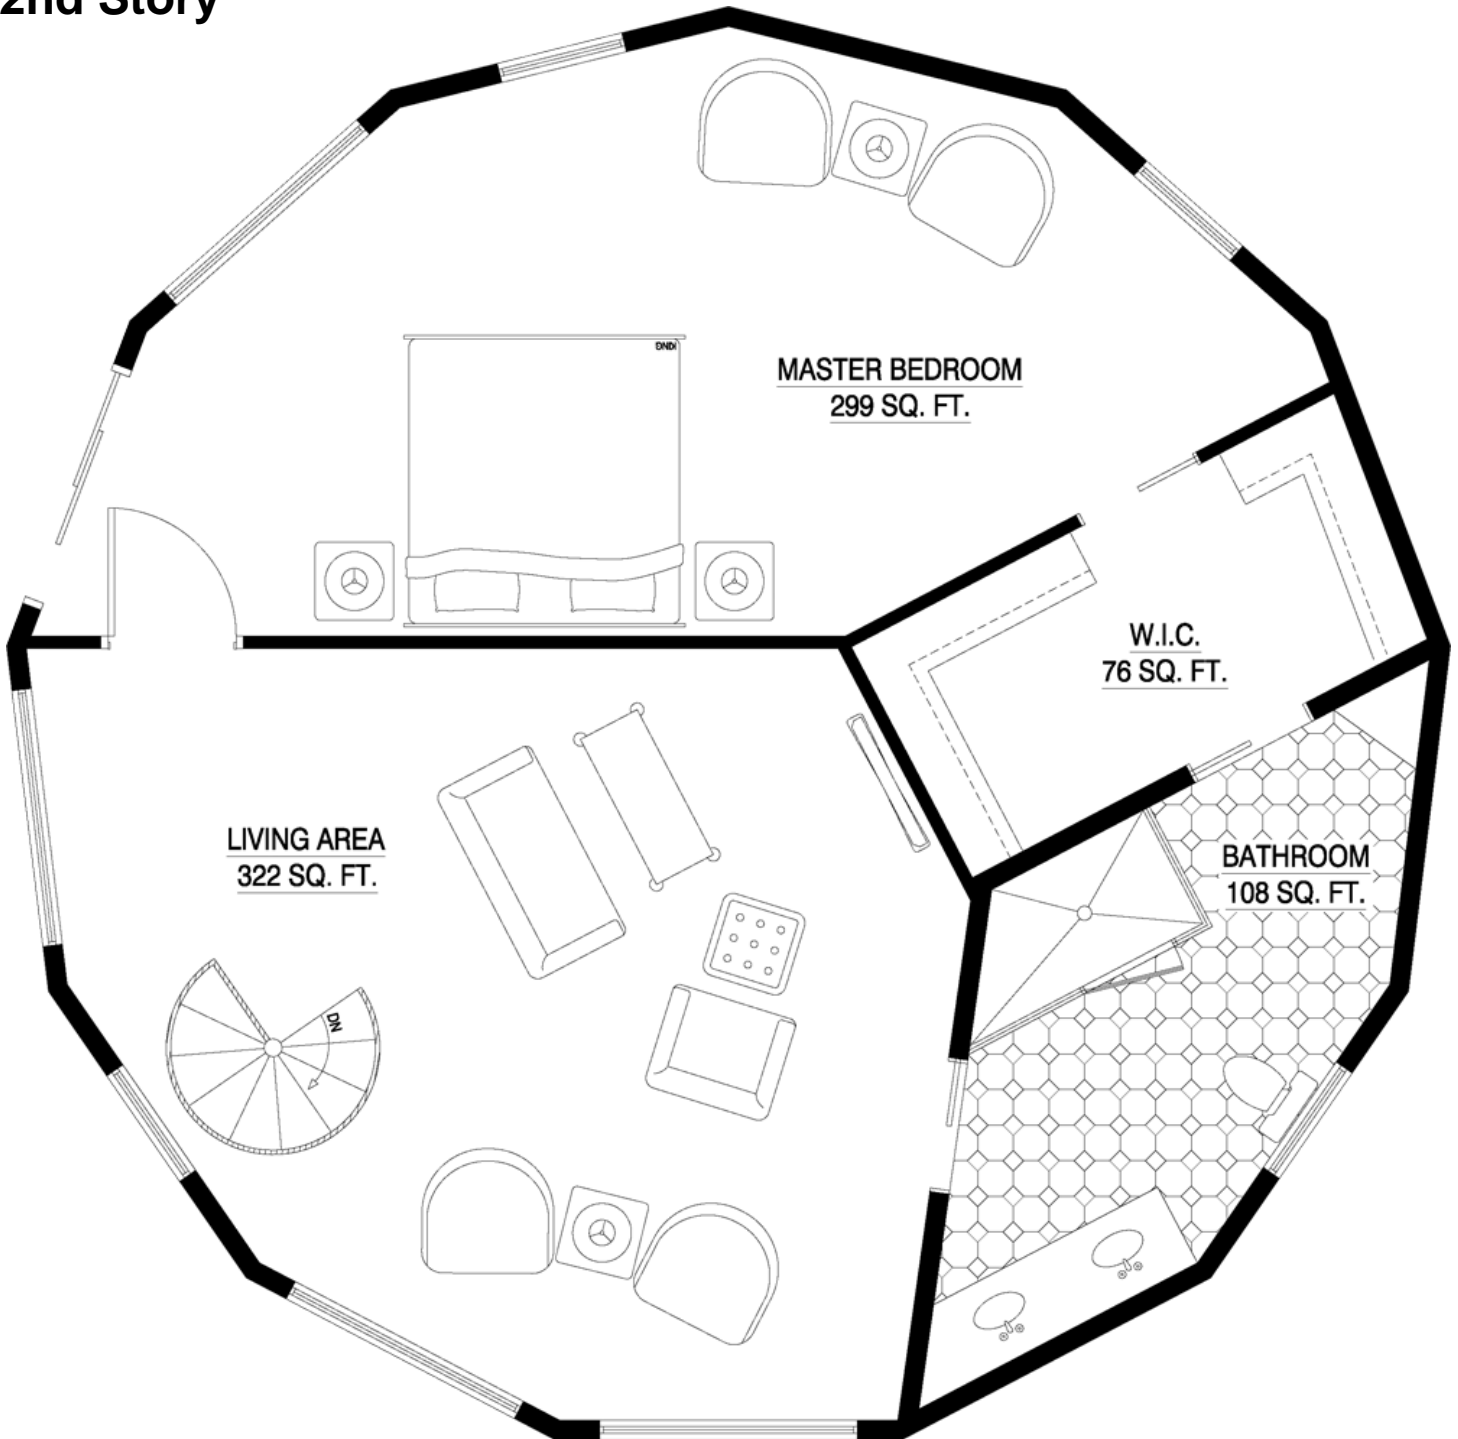

2 Story Augusta

1752 Total Square Ft - 4 Bedroom - 2 Bath

Plan number: 900-4-2-318

1st Story

800-642-2508
www.deltechomes.com

69 Bingham Rd
Asheville, NC 28806

Copyright © 2012 - Deltec Homes, Inc. All Rights Reserved

2 Story Augusta

1752 Total Square Ft - 4 Bedroom - 2 Bath

Plan number: 900-4-2-318

2nd Story

800-642-2508
www.deltechomes.com

69 Bingham Rd
Asheville, NC 28806

Copyright © 2012 - Deltec Homes, Inc. All Rights Reserved