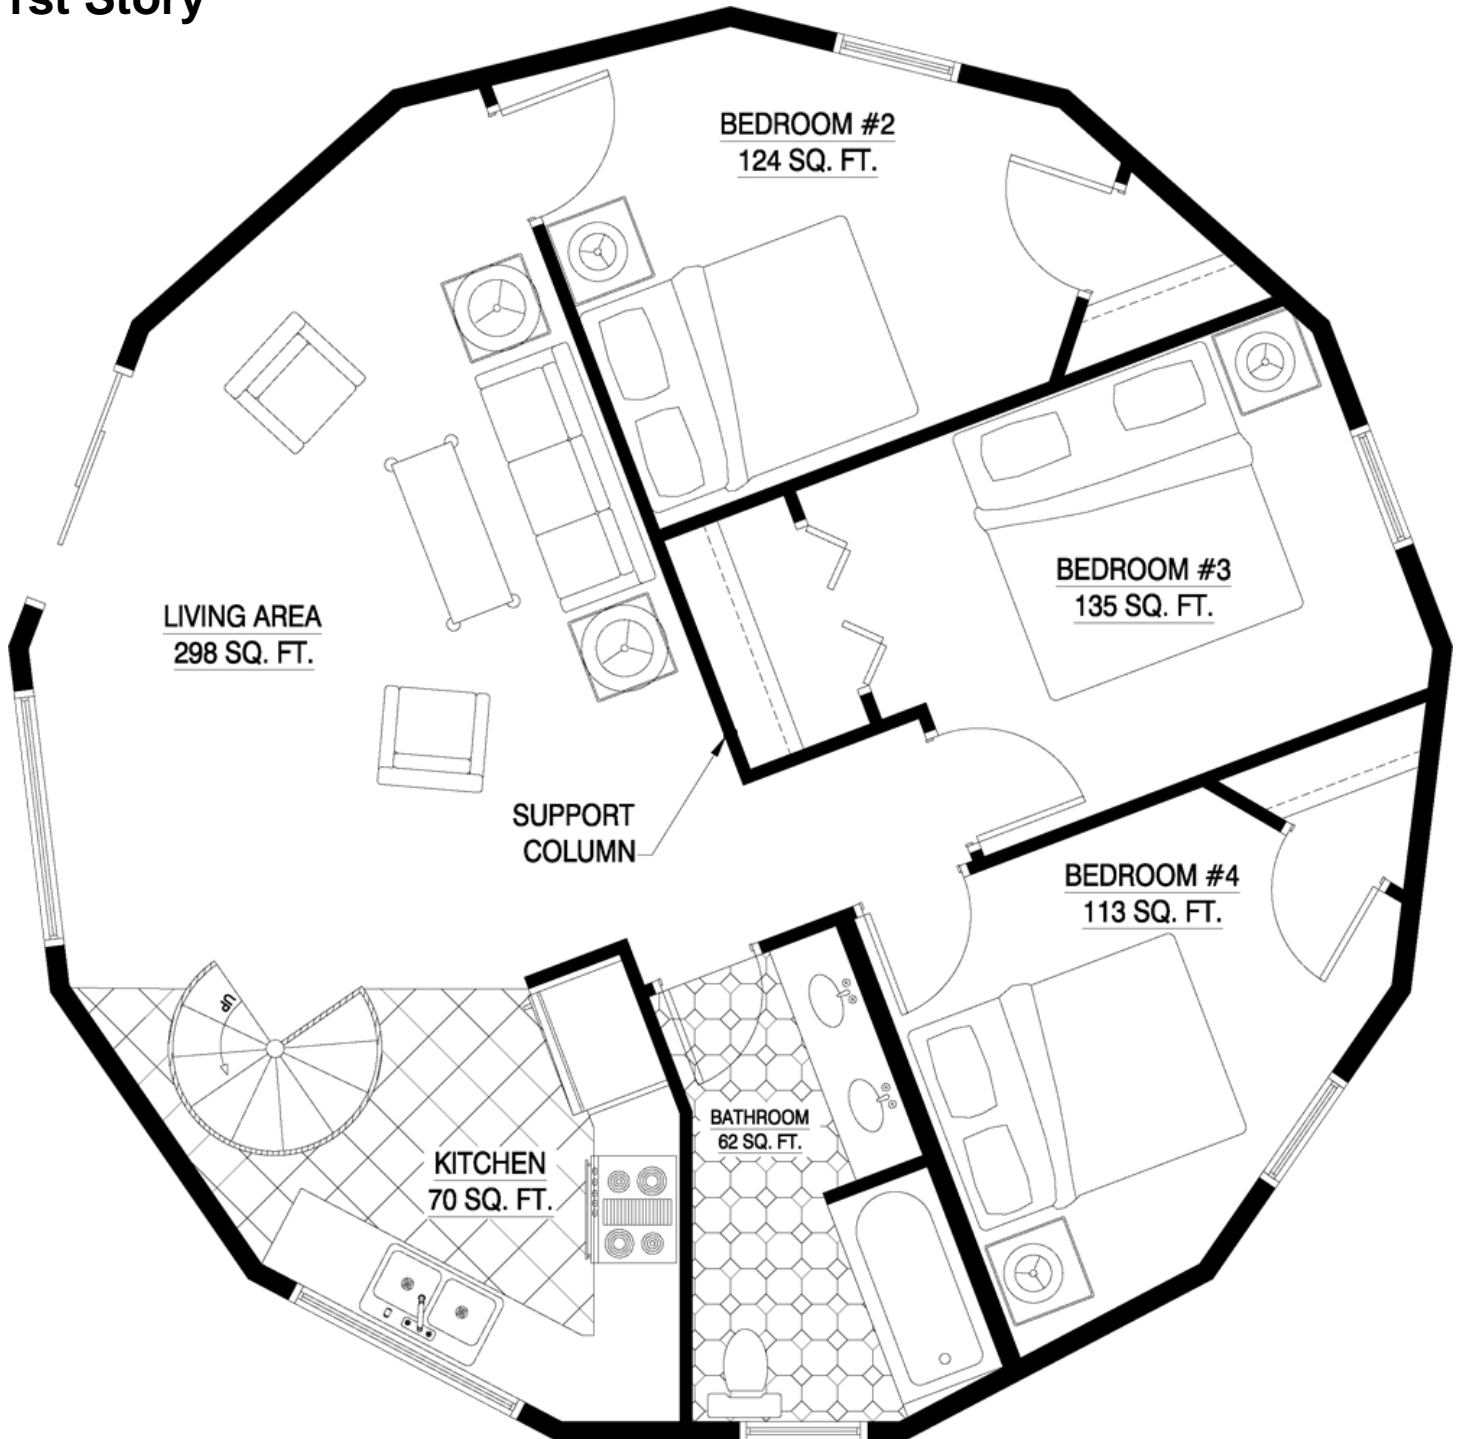

2 Story Augusta

1752 Total Square Ft - 4 Bedroom - 2 Bath

Plan number: 900-4-2-318

1st Story

800-642-2508
www.deltechomes.com

69 Bingham Rd
Asheville, NC 28806

Copyright © 2012 - Deltec Homes, Inc. All Rights Reserved

2 Story Augusta

1752 Total Square Ft - 4 Bedroom - 2 Bath

Plan number: 900-4-2-318

2nd Story

800-642-2508
www.deltechomes.com

69 Bingham Rd
Asheville, NC 28806

Copyright © 2012 - Deltec Homes, Inc. All Rights Reserved