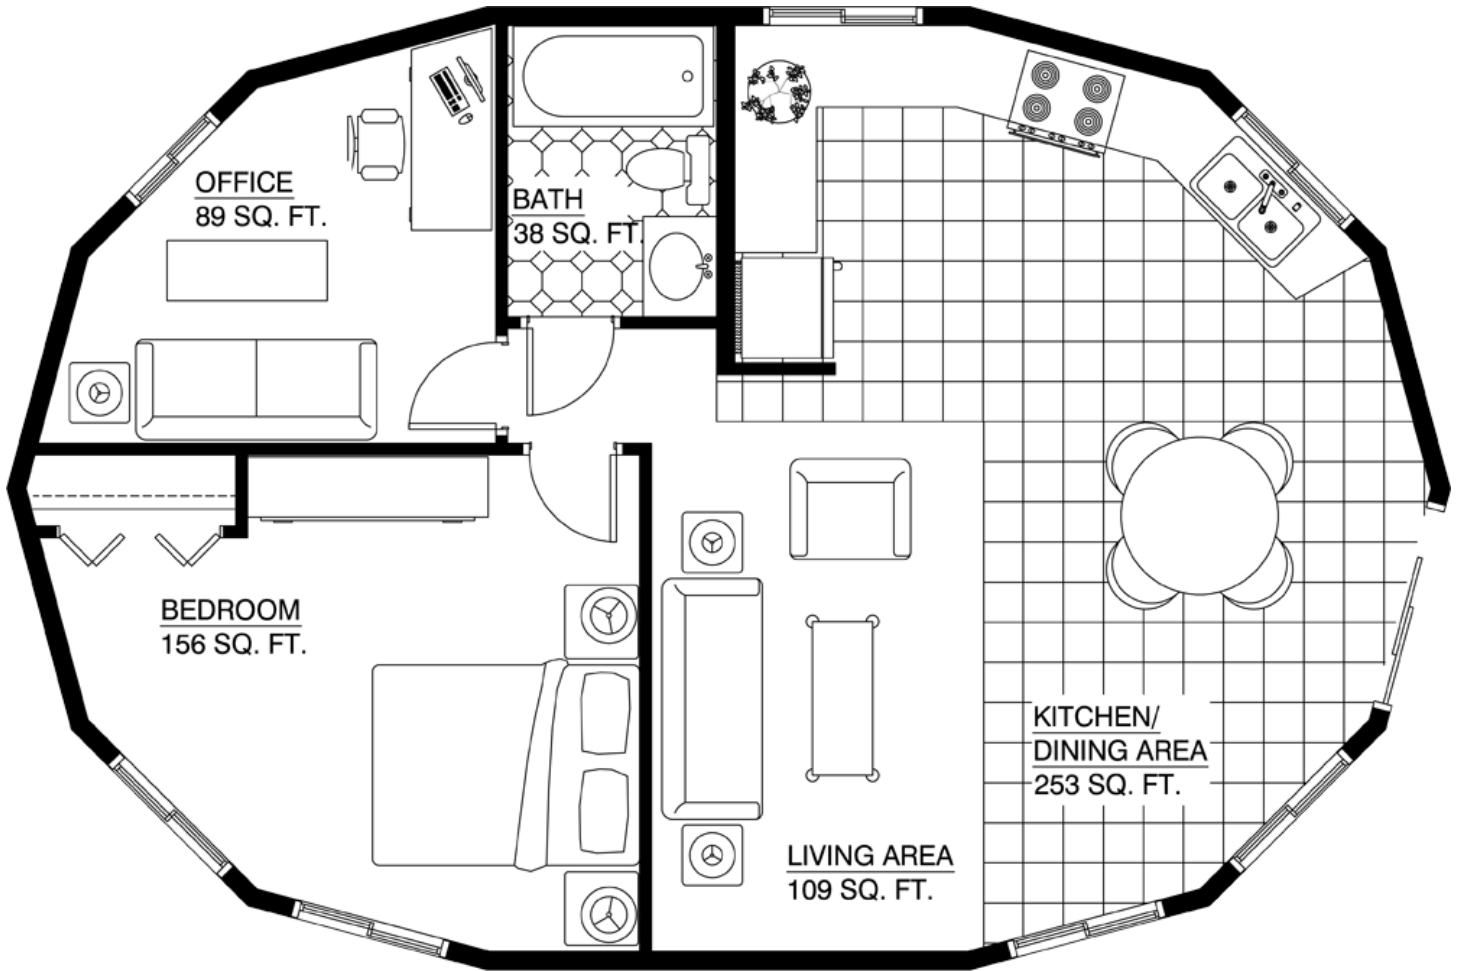

Crescent Chalet - 24x36

720 Total Square Ft - 1 Bedroom - 1 Bath

Plan number: CC-1-1-003

800-642-2508
www.deltechomes.com

69 Bingham Rd
Asheville, NC 28806

Copyright © 2012 - Deltec Homes, Inc. All Rights Reserved