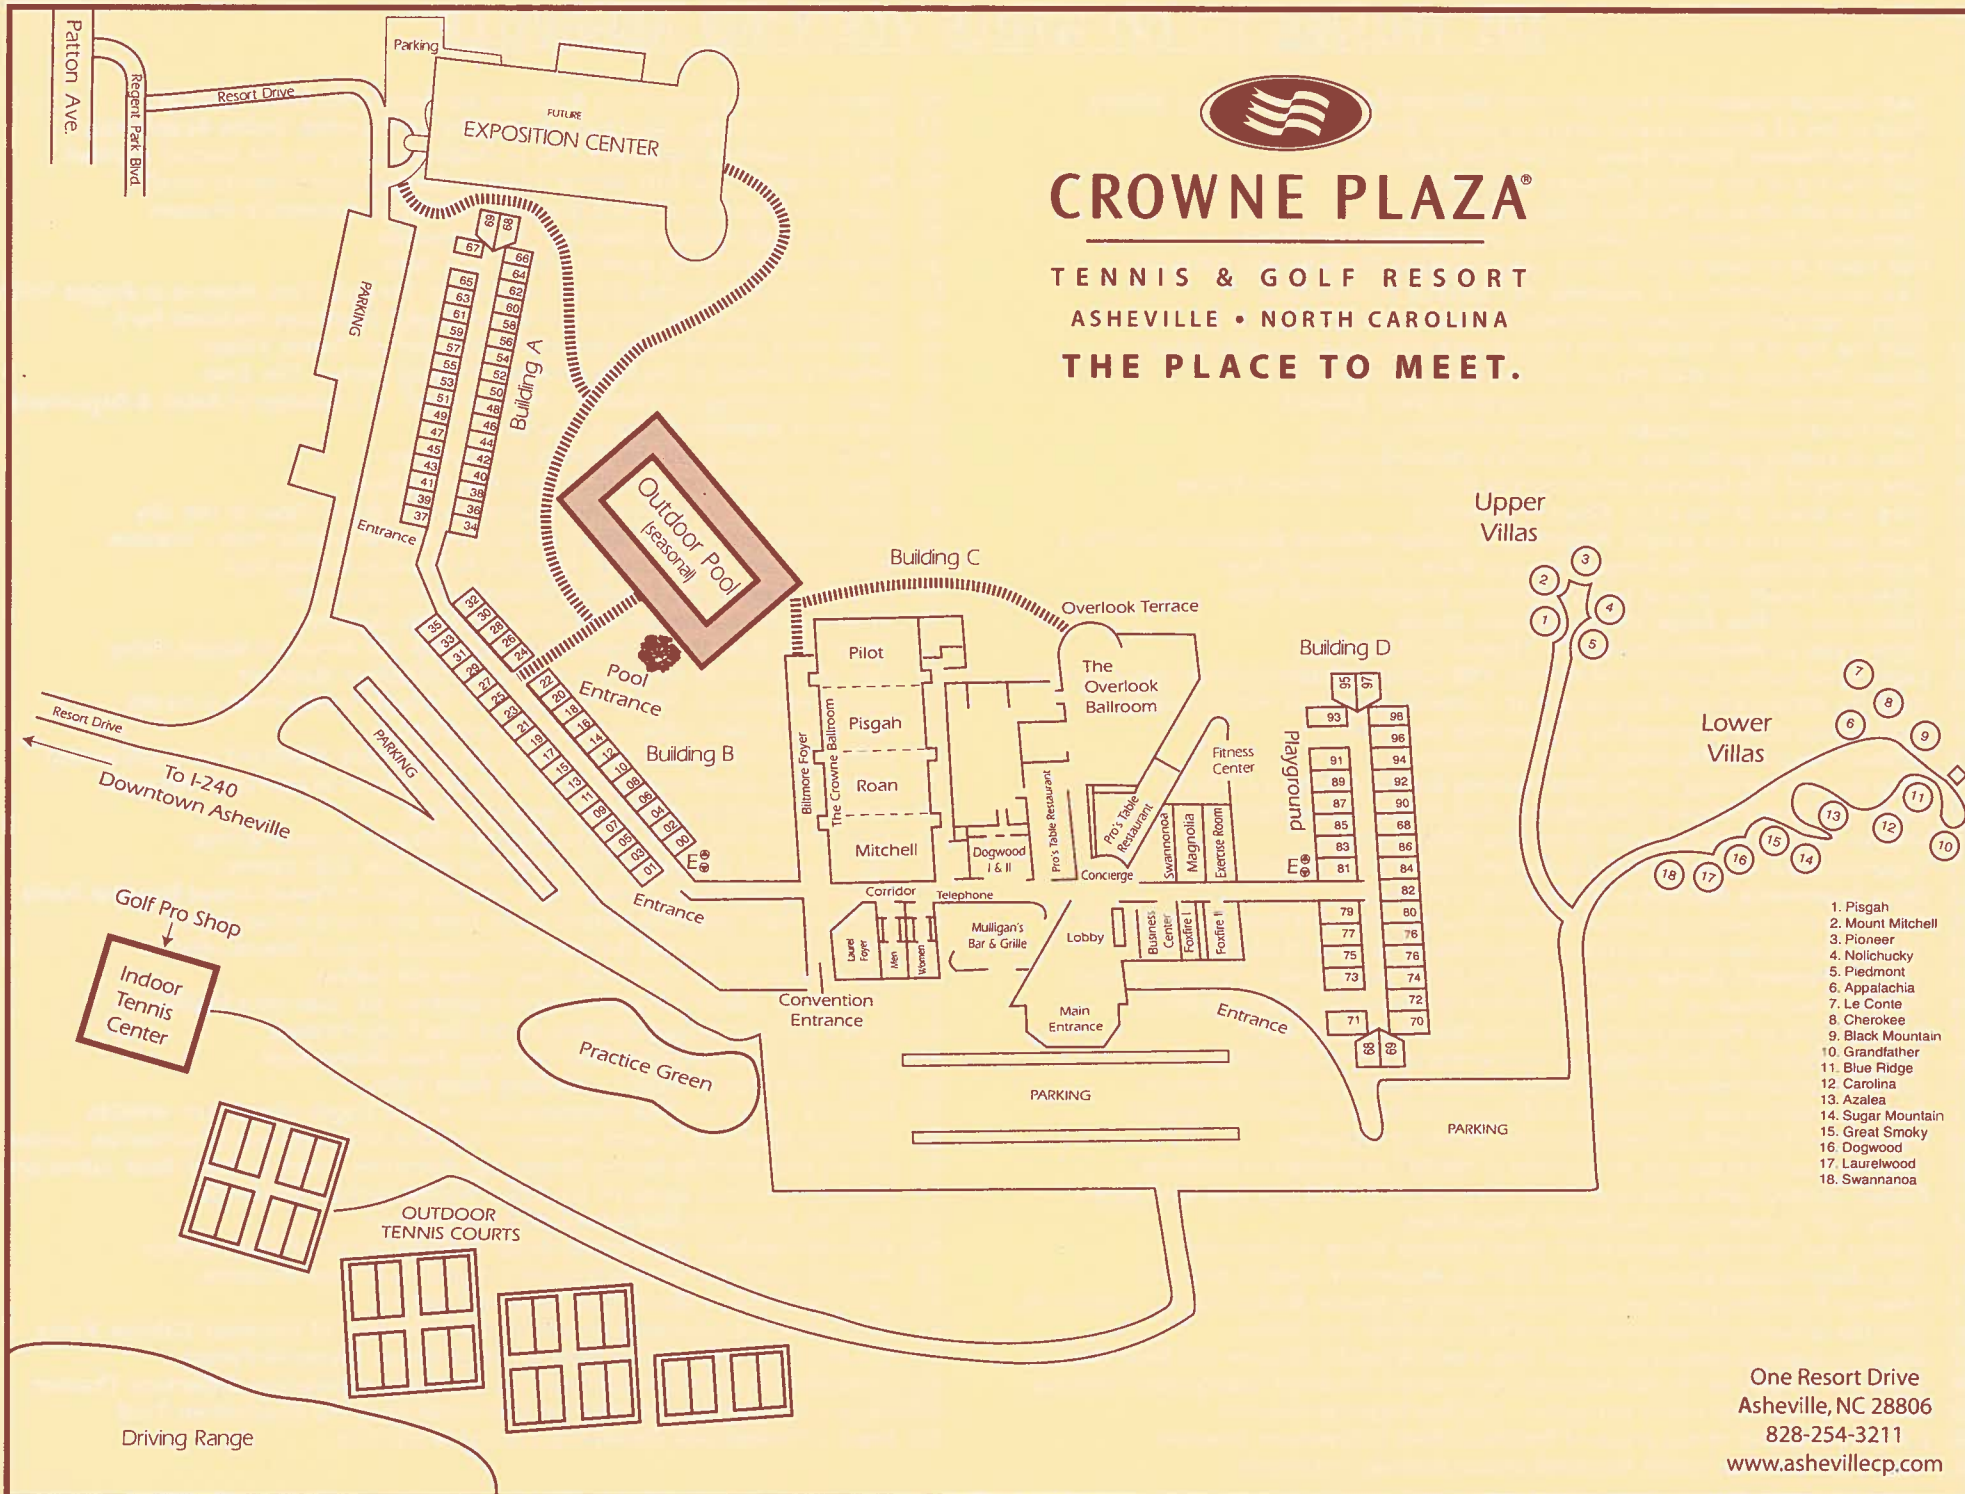

# CROWNE PLAZA®

TENNIS & GOLF RESORT  
ASHEVILLE • NORTH CAROLINA  
THE PLACE TO MEET.

1. Pisgah
2. Mount Mitchell
3. Pioneer
4. Nolichucky
5. Piedmont
6. Appalachia
7. Le Conte
8. Cherokee
9. Black Mountain
10. Grandfather
11. Blue Ridge
12. Carolina
13. Azalea
14. Sugar Mountain
15. Great Smoky
16. Dogwood
17. Laurelwood
18. Swannanoa

<b>TWO BEDROOMS</b>					QUEEN		
APP (Top)	6A	2	2	yes	1	2	yes
BLK MTN I (Bottom)	16A	2	4	yes	1	2	yes
BLK MTN II (Top)	16B	2	12	yes	1	2	yes
DOGWOOD I (Top)	12A	2	2	yes	1	2	yes
DOGWOOD II (Bottom)	12B	2	12	yes	1	2	yes
GRANDFATHER I (Bottom)	17A	2	12	yes	1	2	yes
GRANDFATHER II (Top)	17B	2	23	yes	1	2	yes
LAURELWOOD	14A	2	2	yes	1	2	yes
LE CONTE I (Bottom)	15A	2	11	yes	1	2	yes
LE CONTE II (Top)	15B	2	5	yes	1	1 FULL	yes
PISGAH	1A	2	2	yes	1	2	yes
SUGAR MTN I (Bottom)	18A	2	12	yes	1	2	yes
SUGAR MTN II (Top)	18B	2	27	yes	1	2	yes
SWANNANOVA	13A	2	11	yes	1	2	yes